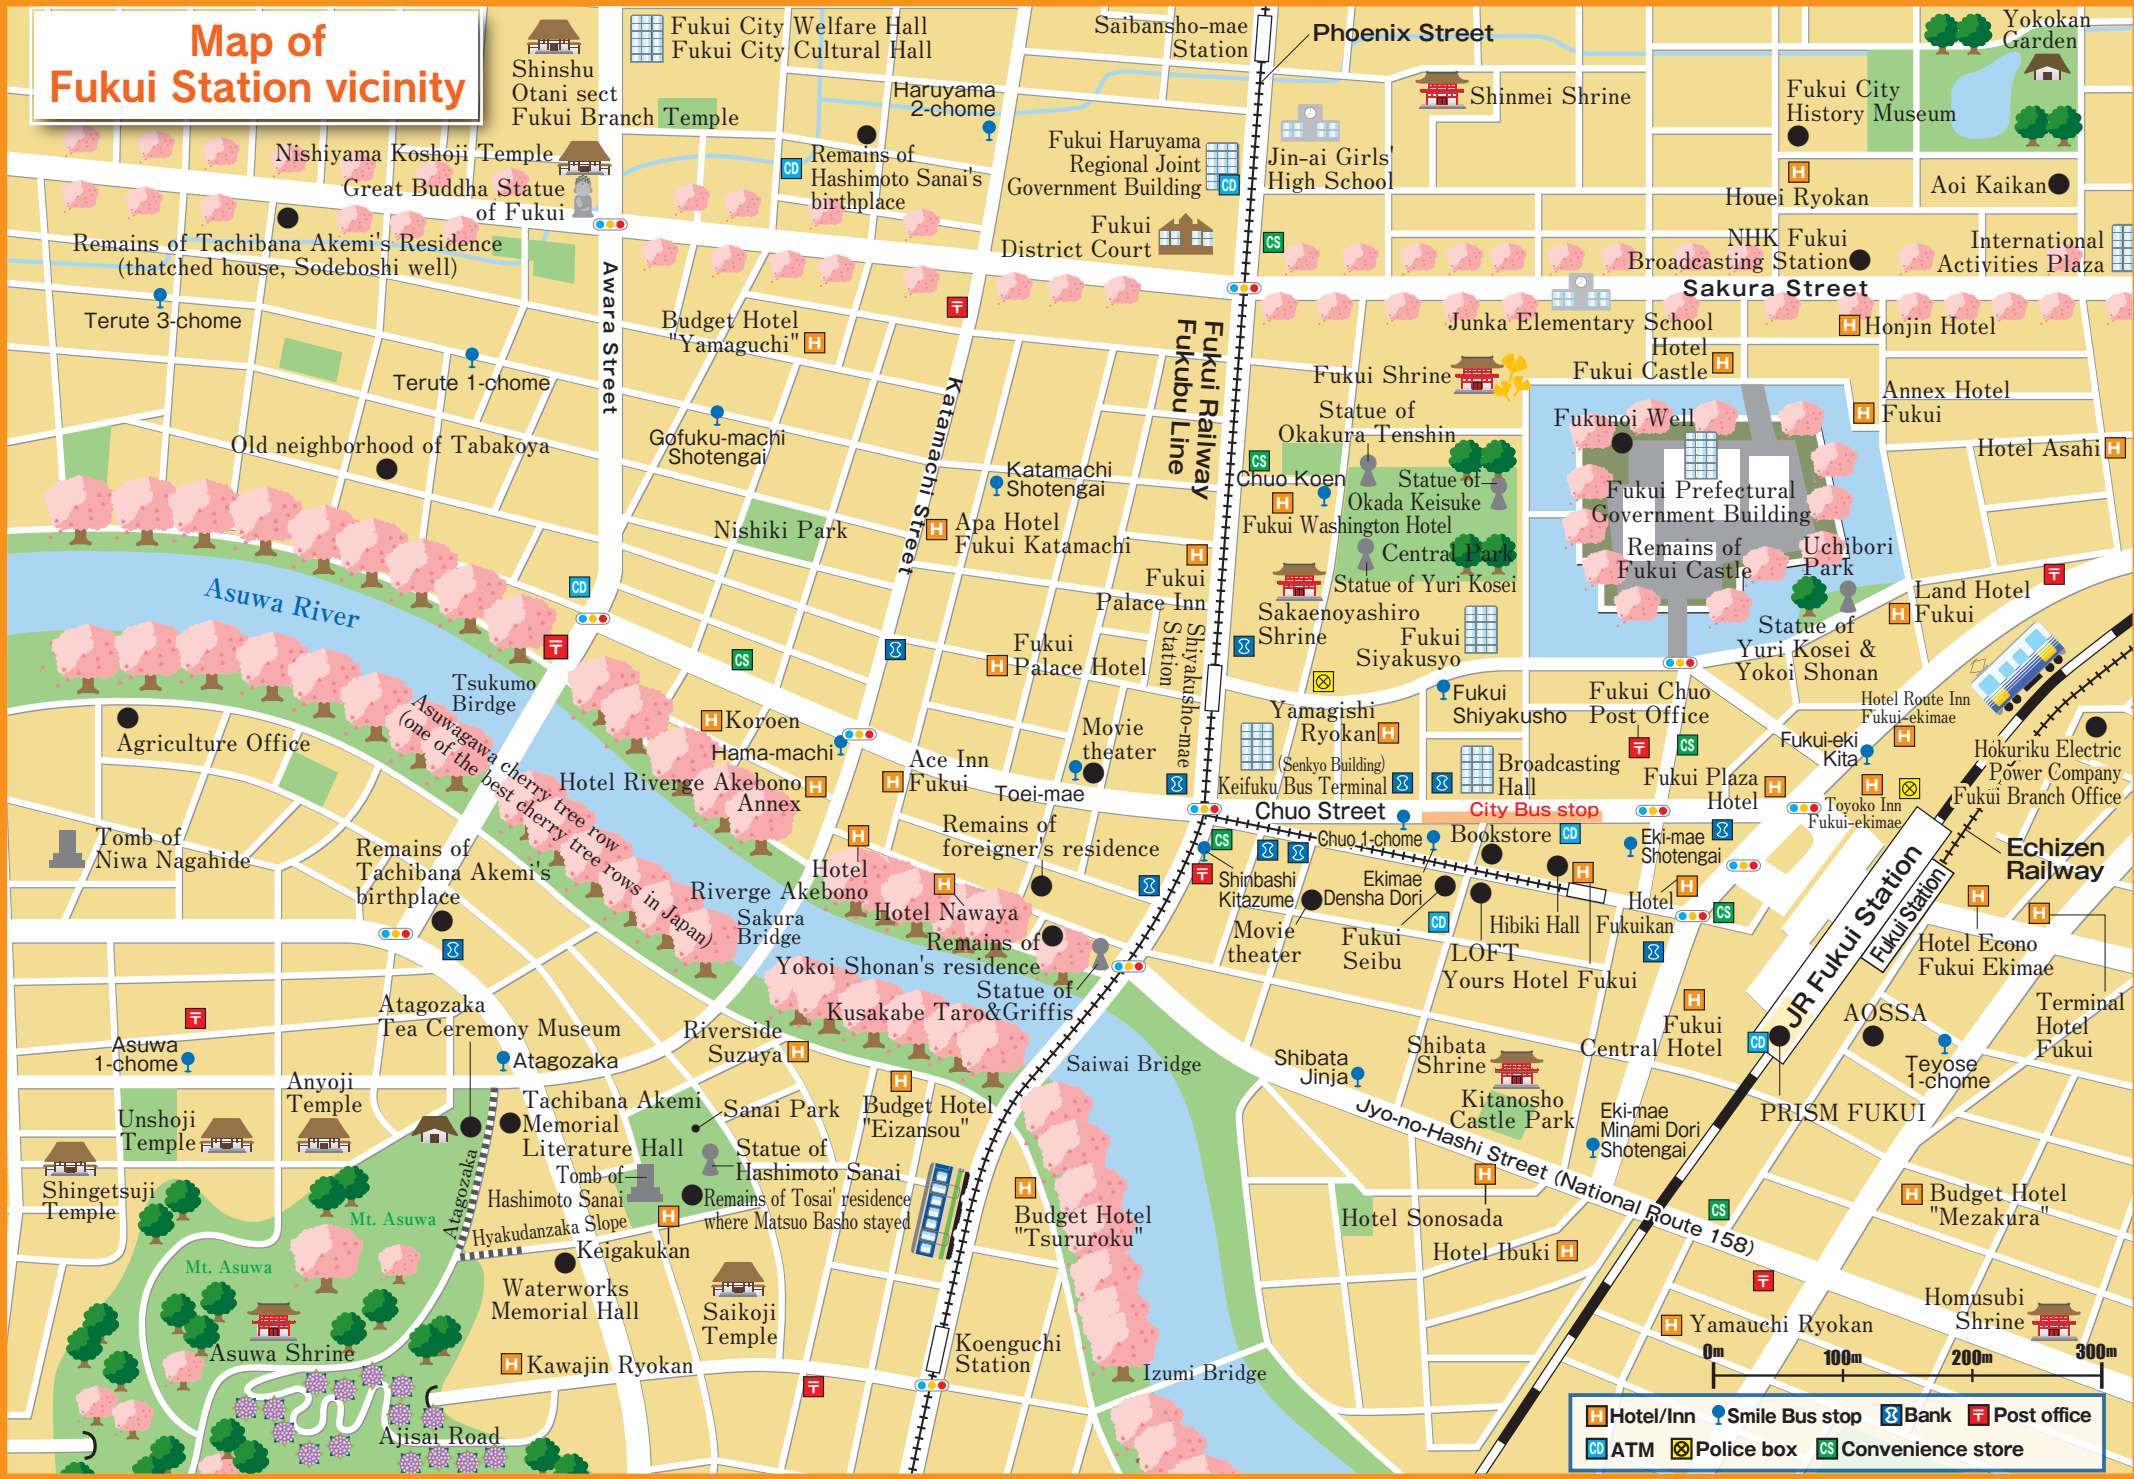

Map of Fukui Station vicinity

-  Hotel/Inn
-  Smile Bus stop
-  Bank
-  Post office
-  ATM
-  Police box
-  Convenience store